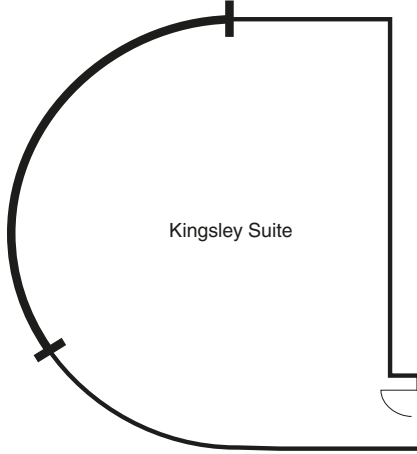

ROOM	LENGTH (M)	WIDTH (M)	HEIGHT (M) Inner/Outer
Waterfront Suite	42.80	10.60	3.54/2.72

○ Powerpoint □ Telephone point ■ Internet point ┌─ Floor to ceiling windows

ROOM	LENGTH (M)	WIDTH (M)	HEIGHT (M) Inner/Outer
Waterfront 1	7.10	10.60	3.54/2.72
Waterfront 2	7.10	10.60	3.54/2.72
Waterfront 3	7.10	10.60	3.54/2.72
Waterfront 4	21.20	13.80	3.54/2.72
Sky	6.80	4.60	2.45
Lock 101	7.10	4.60	2.45
Kingsley Suite	9.00	7.50	2.40

○ Powerpoint □ Telephone point ■ Internet point ┌─ Floor to ceiling windows