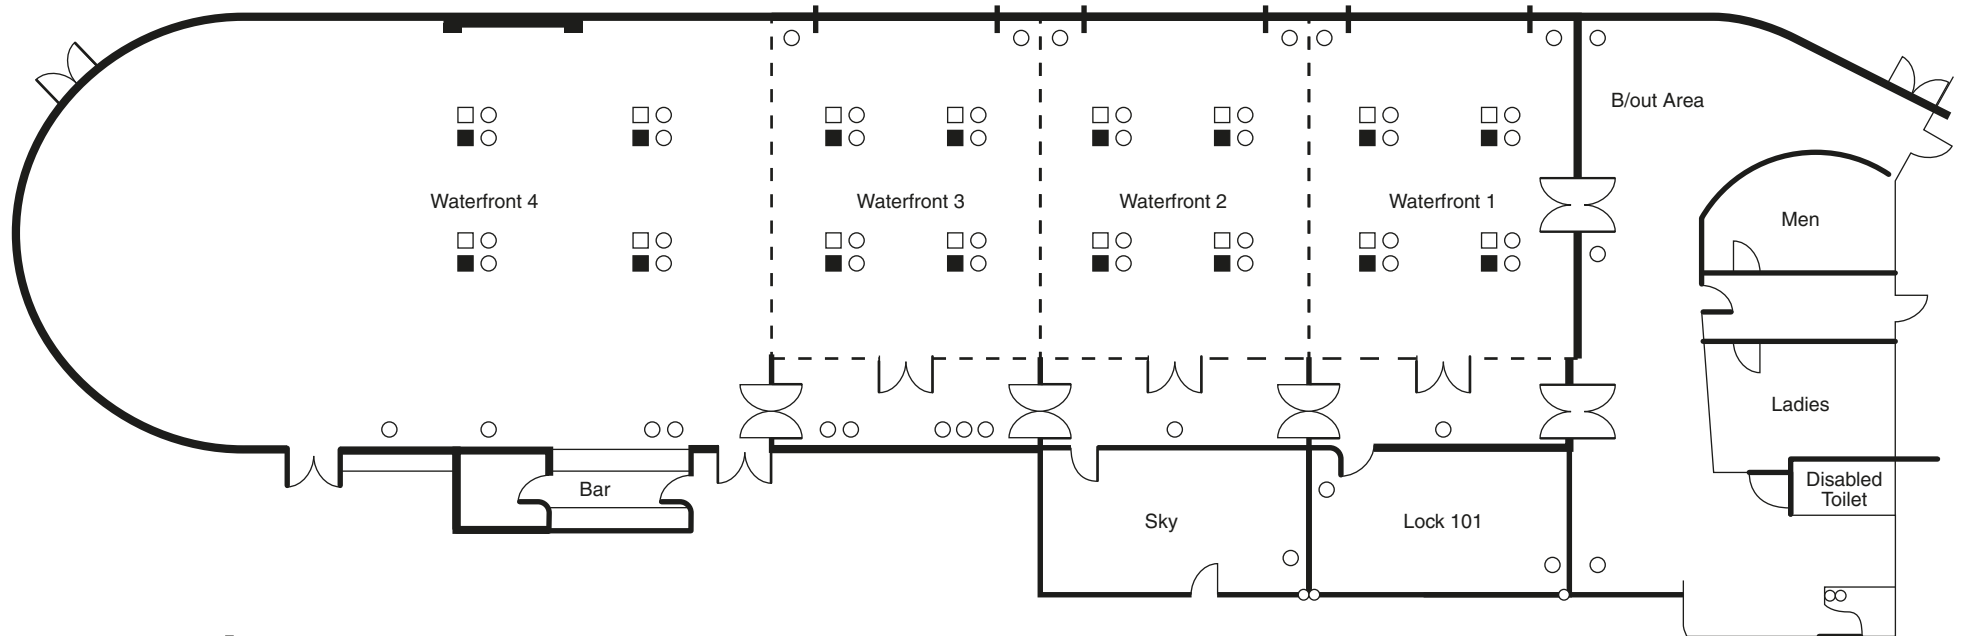

ROOM	LENGTH (M)	WIDTH (M)	HEIGHT (M) Inner/Outer
Waterfront Suite	42.80	10.60	3.54/2.72

○ Powerpoint □ Telephone point ■ Internet point ┌─ Floor to ceiling windows

ROOM	LENGTH (M)	WIDTH (M)	HEIGHT (M) Inner/Outer
Waterfront 1	7.10	10.60	3.54/2.72
Waterfront 2	7.10	10.60	3.54/2.72
Waterfront 3	7.10	10.60	3.54/2.72
Waterfront 4	21.20	13.80	3.54/2.72
Sky	6.80	4.60	2.45
Lock 101	7.10	4.60	2.45
Kingsley Suite	9.00	7.50	2.40

○ Powerpoint □ Telephone point ■ Internet point ┌─ Floor to ceiling windows